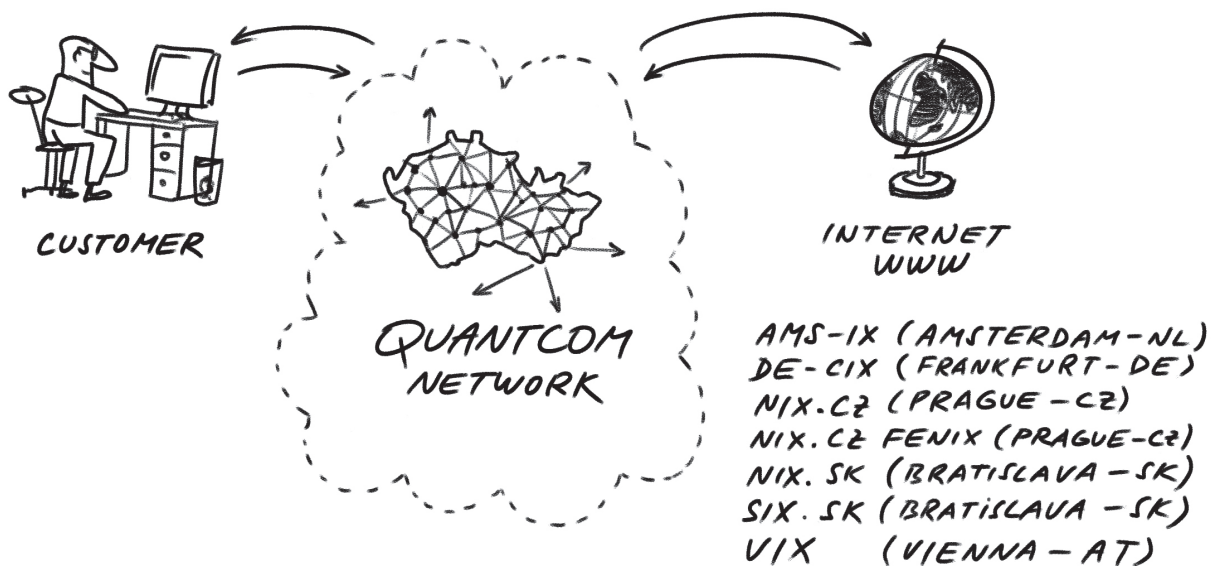

Internet Profi

A complex service for company connection to the Internet with a guaranteed symmetrical speed

The Internet Profi service is a permanent connection to the Internet. Internet Profi is a comprehensive service including installation, access line, CPEs and Internet connection. Quantcom uses optical links, radio relay links or leased telecommunication circuits to implement the connection. After careful consideration by Quantcom staff, taking into account site accessibility and required capacity, the appropriate endpoint connection technology is selected. You can choose the Internet Profi service in many different variants, especially the capacity of the line, and thus optimally solve your Internet connection needs.

TECHNICAL DESCRIPTION

The Internet Profi service is implemented using an optical network or radio relay links. Within its backbone network, Quantcom is connected by several high-capacity backup connections to peering exchanges of the Czech and international Internet.

SERVICE LAYOUT

WHO IS THE SERVICE DESIGNED FOR?

Thanks to its flexibility in scope and quality, the service is designed for all large, medium and small companies that have high demands for speed, quality and availability of connections using the latest technologies.

Internet Profi

A complex service for company connection to the Internet with a guaranteed symmetrical speed

THE SERVICE INCLUDES

- Activation and operation of an Internet connection at a selected speed guaranteed at all times
- Installation including technical equipment up to the service transfer interface (standard Ethernet)
- Unlimited data transfer
- IP address assignment and routing
- Monitoring all CPEs
- Basic settings of security rules
- Guaranteed service parameters (speed, quality of service)
- Dedicated bandwidth without aggregation
- Unlimited data volume
- Possibility of SLA – guarantee of quality and availability of services
- 24/7 monitoring